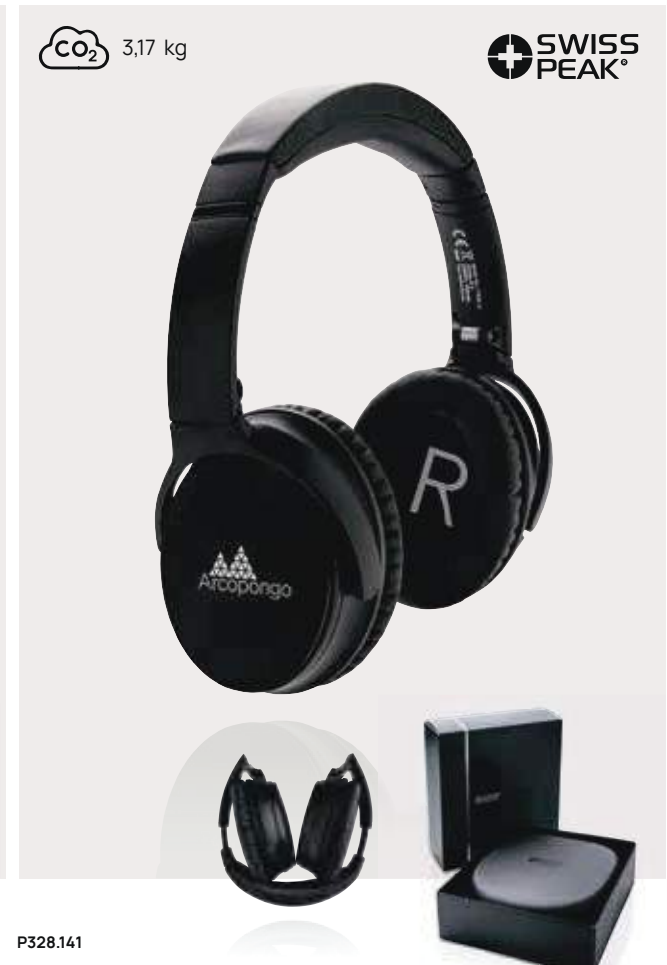

P328.141

Swiss Peak ANC headphone

Acrylonitril Butadien Styrene (ABS) • Over ear • Charging time 2H • Playing time 14H • BT version 4.2 • Micro USB charging connector(s) • Mic • Pick up • Operating distance 10M • Pouch • Foldable • ANC up to -23dB **Size** 19,4 x 17,7 x 8,7 cm **Max. printsize** 30 x 50mm **Printtechnique** Pad print