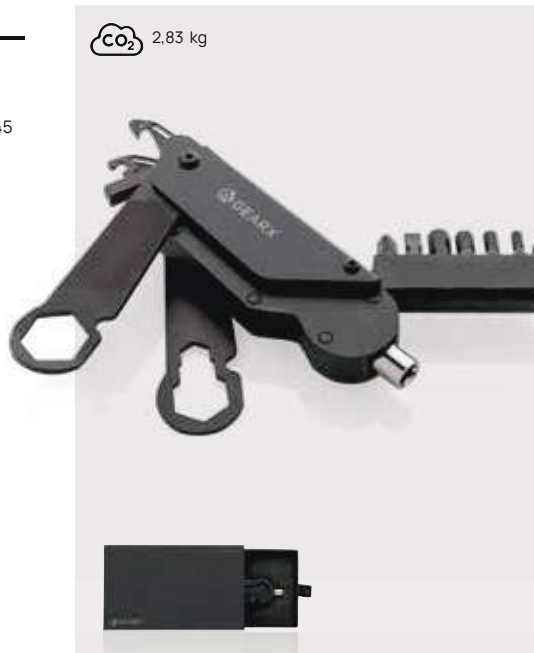

P221.241

Gear X bicycle tool

Stainless steel **Size** 10,9 x 3,5 x 2,2 cm **Max. printsize** 45 x 15mm **Printtechnique** Laser engraving