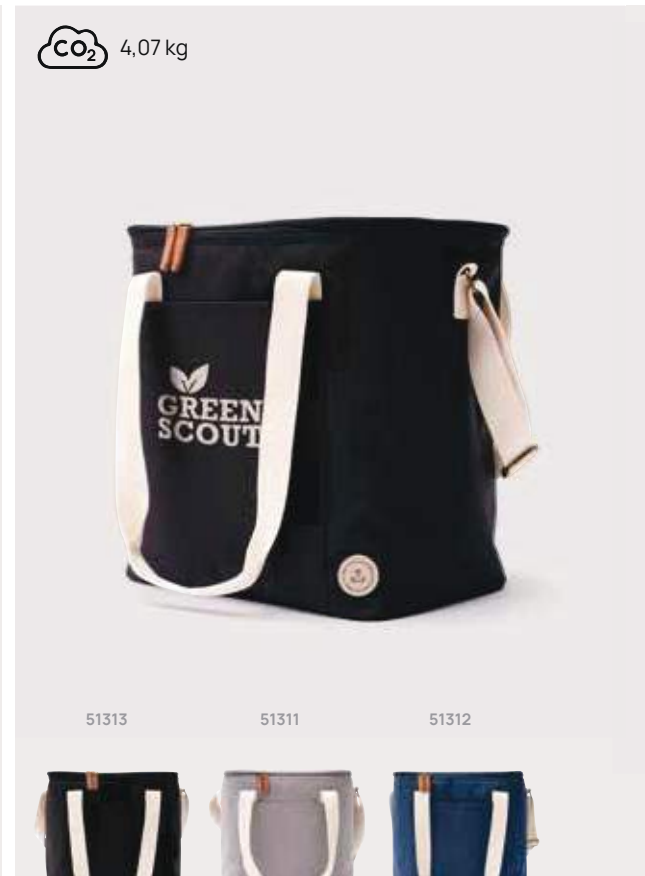

V5131

VINGA Sortino Cooler grande

Recycled polyethylene terephthalate • Volume 32L. **Size** 35 x 26 x 36 cm **Max. printsize** 150 x 150mm **Printtechnique** Screen transfer