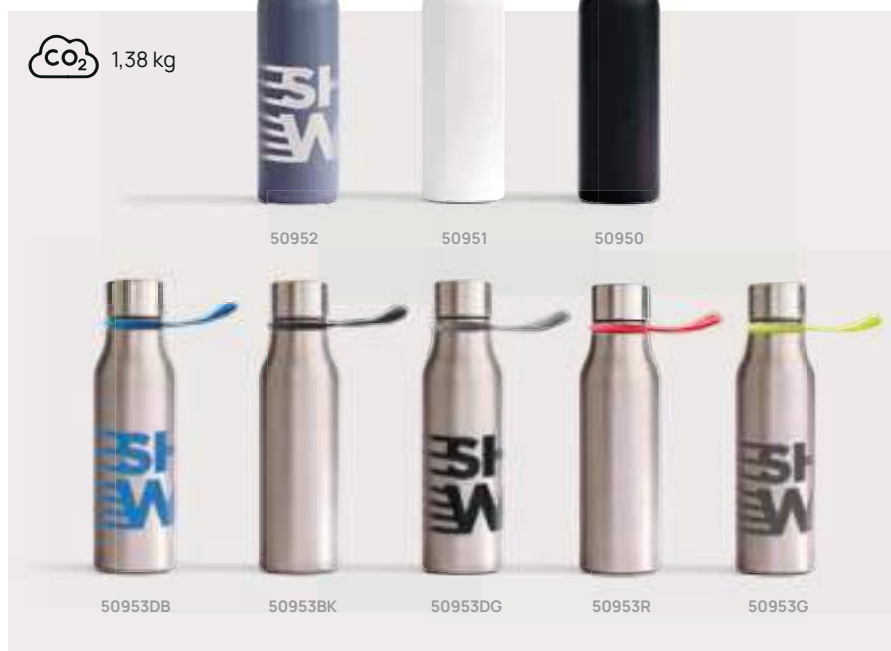

V5096G

VINGA Lean Glass Water Bottle

Glass • Volume 0,55L • Leak proof • No insulation • Carry handle
Size 23,5 x ø 6,5 cm Max. printsize 208 x 140mm Printtechnique Pad print

V5095

VINGA Lean Thermo Bottle

Stainless steel • Volume 0,45L • Leak proof • Vacuum insulation • Keeps warm for 5 hours • Keep cool for 15 hours • Carry handle
Size 23 x ø 6,5 cm Max. printsize 208 x 140mm Printtechnique Digital print round