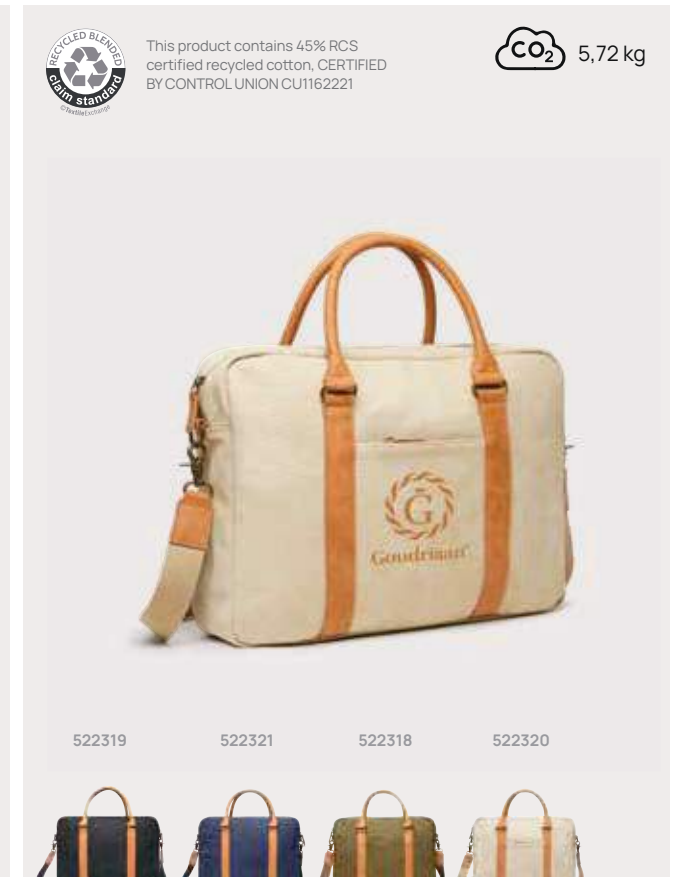

V5223

VINGA Bosler RCS recycled canvas computer bag

Recycled cotton • Volume 18,8L. • Laptop/Tablet pocket size 16" Size 30 x 9 x 40 cm Max. printsize 100 x 100mm **Printtechnique** Digital transfer