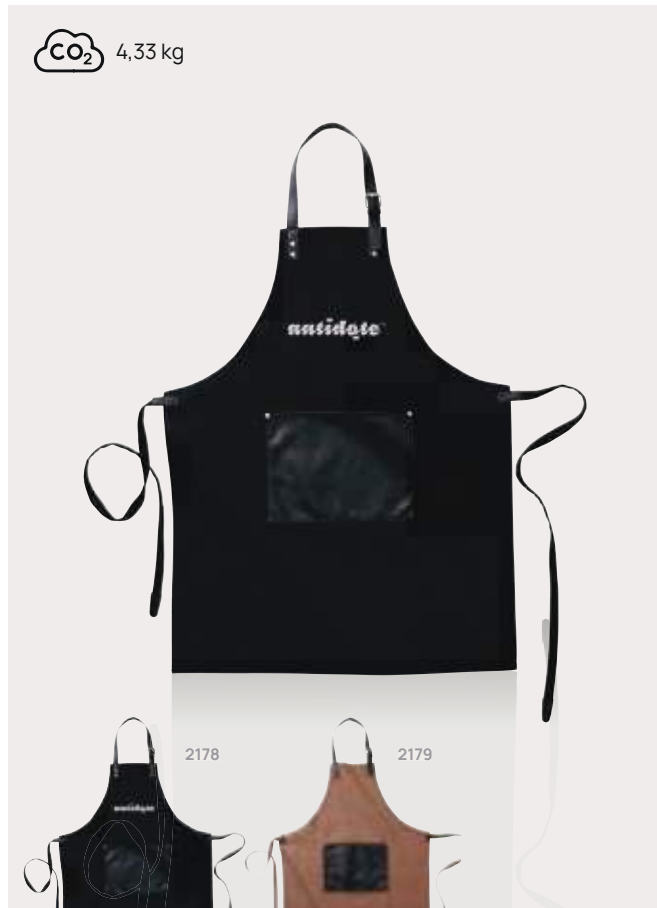

V217

VINGA Casbas Apron

Cotton **Size** 90 x 70 x 0,5 cm **Max. printsize** 180 x 150mm
Printtechnique Screen transfer