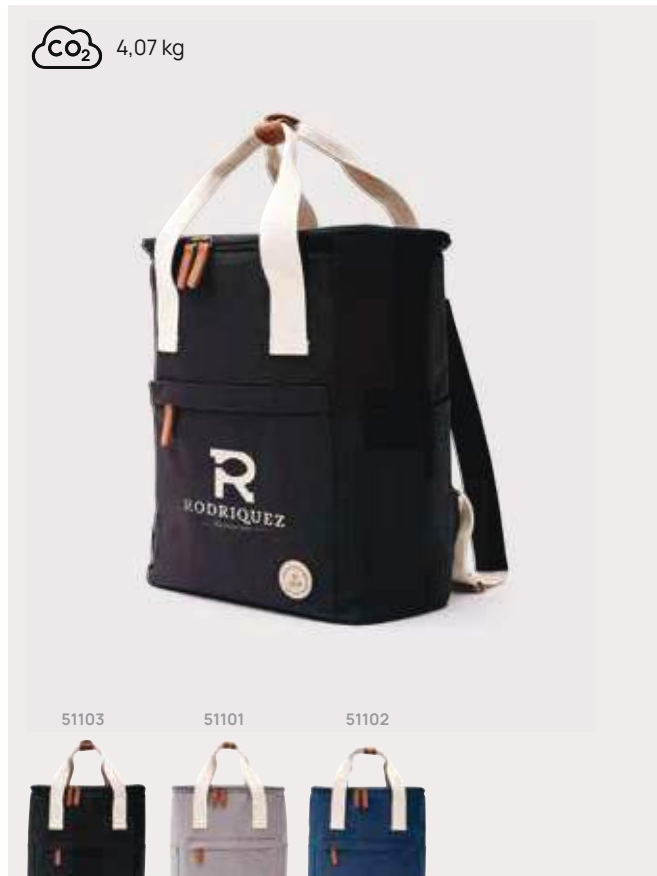

V5110

VINGA Sortino Trail cooler backpack

Recycled polyethylene terephthalate • Volume 19L. **Size** 30,5 x 15 x 36 cm **Max. printsize** 120 x 80mm **Printtechnique** Screen transfer