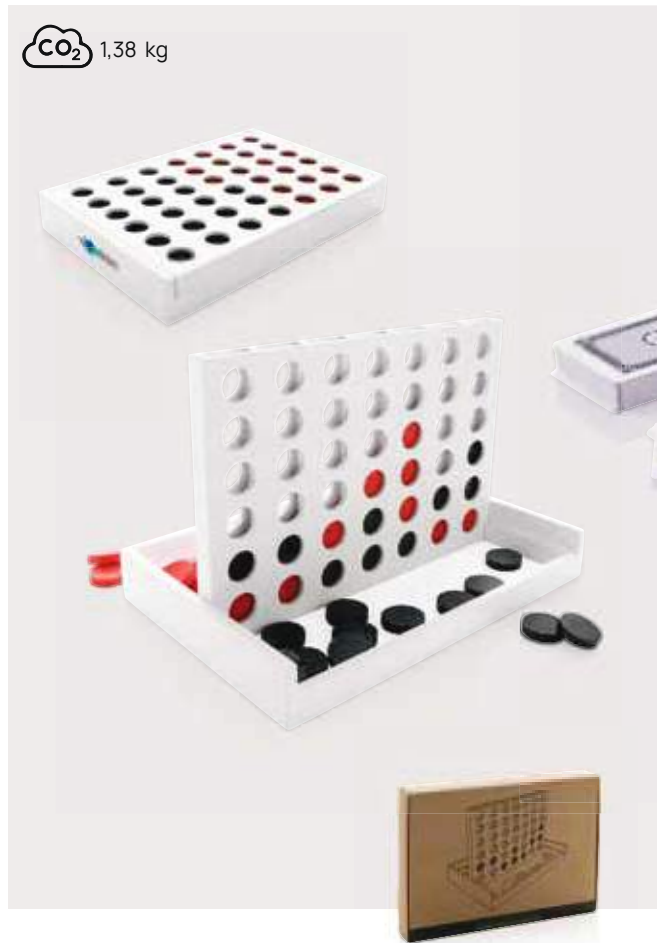

CO₂ 1,38 kg

P940.243

Connect four wooden game

Medium density fibreboard **Size** 24 x 17 x 16,5 cm **Max. printsize** 100 x 25mm **Printtechnique** CO₂ engraving

CO₂ 1,65 kg