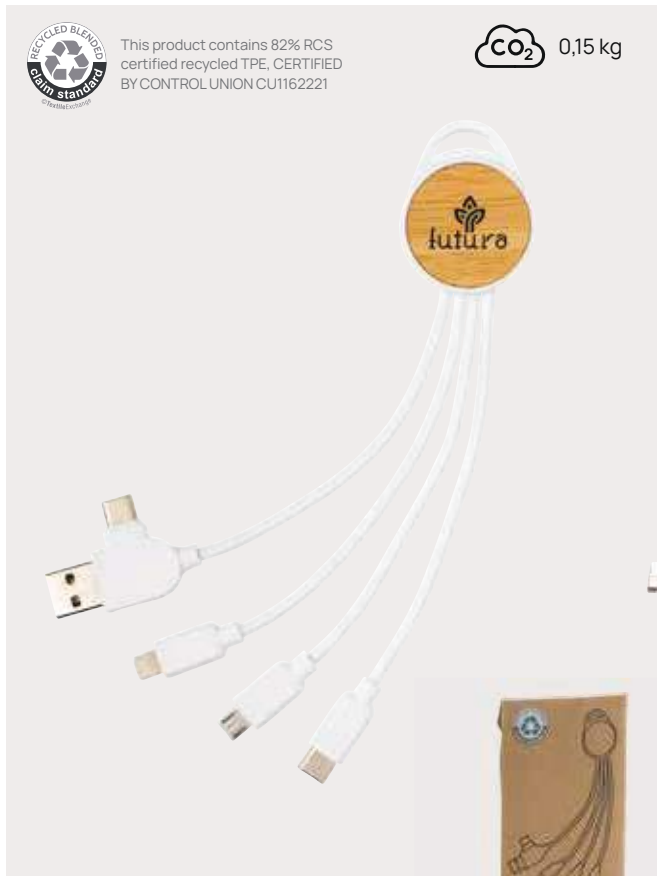

P302.473

RCS recycled plastic Ontario 6-in-1 round cable

Recycled TPE • Max current 5V/2A • Lightning Output • Micro USB output • 20 cm charging cable • Type-C & USB-A charging connector(s) **Size** 16 x 3 x 2 cm **Max. printsize** 25 x 25mm
Printtechnique CO₂ engraving