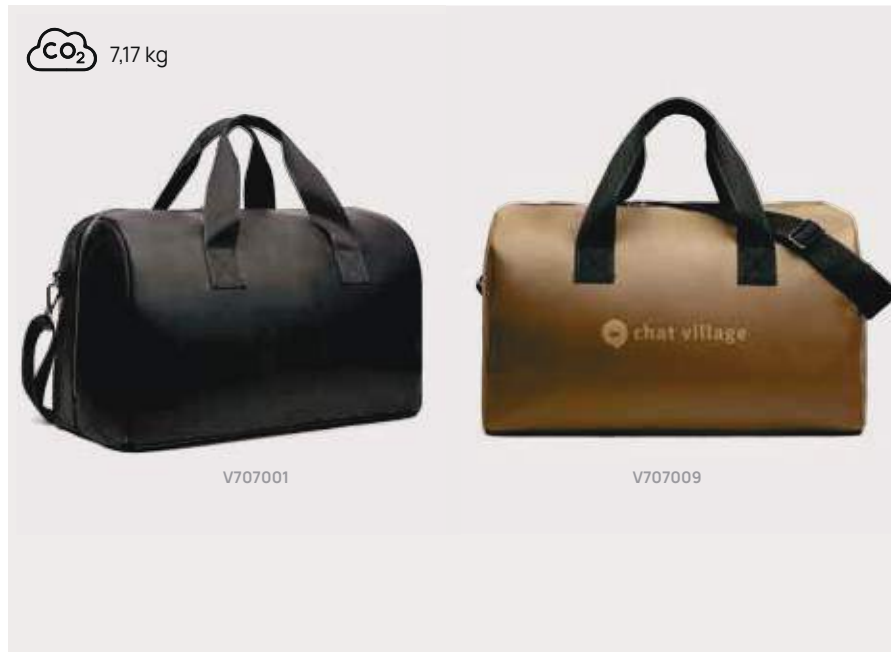

V7070

VINGA Bermond RCS recycled PU weekend bag

Recycled Polyurethane • Volume 36L. Size 48,5 x 25 x 30 cm Max. printsize 220 x 100mm Printtechnique Screen transfer

This product contains 32% RCS certified recycled polyurethane, CERTIFIED BY CONTROL UNION CU1162221