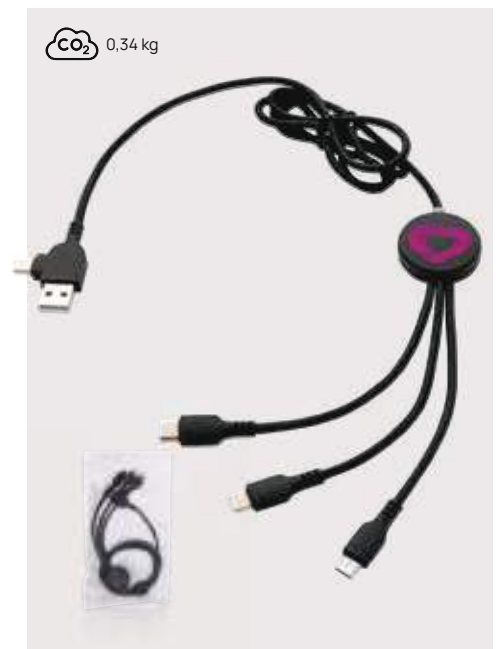

P302.22* 1 3

3-in-1 retractable cable

Acrylonitril Butadien Styrene (ABS) • Max current 5V/2A - 9V/2A • Supports Carplay & Android Auto • Lightning Output • Micro USB output • 100 cm charging cable • USB-A charging connector(s) • Fast charge • Sync function **Size** 13 x 4 x 1,5 cm **Max. printsize** 25 x 15mm **Printtechnique** Pad print

CO₂ 0,29 kg

P302.232

3-in-1 braided cable

Nylon • Max current 5V/2A (10W) • Lightning Output • Micro USB output • 120 cm charging cable • Type-C & USB-A charging connector(s) **Size** 124 x ø 0,5 cm **Max. printsize** 23 x 8mm **Printtechnique** Pad print

CO₂ 0,24 kg

P302.07* 1 3 4

4-in-1 cable with carabiner clip

Acrylonitril Butadien Styrene (ABS) • Max current 2.1A • Lightning Output • Micro USB output • 10 cm charging cable • Type-C charging connector(s) **Size** 18 x 3 x 1 cm **Max. printsize** 15 x 25mm **Printtechnique** Pad print

CO₂ 0,47 kg

P302.391

Light up logo 6-in-1 cable

Acrylonitril Butadien Styrene (ABS) • Max current 5V/2A • Lightning Output • Micro USB output • 120 cm charging cable • Type-C & USB-A charging connector(s) **Size** 120 x 1 x ø 3 cm **Max. printsize** 25 x 25mm **Printtechnique** Laser engraving

CO₂ 0,34 kg