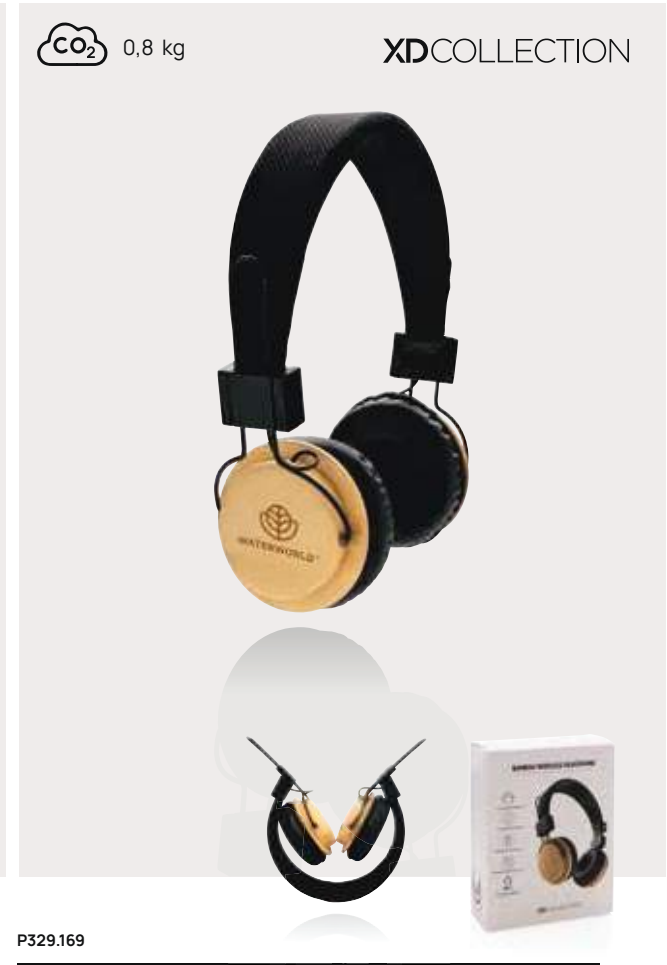

P329.169

Bamboo wireless headphone

Bamboo • Over ear • Charging time 2H • Playing time 4H • BT version 5 • Micro USB charging connector(s) • Mic • Pick up • Operating distance 10M • Foldable **Size** 17 x 7 x 18 cm **Max. printsize** 40 x 40mm **Printtechnique** CO₂ engraving