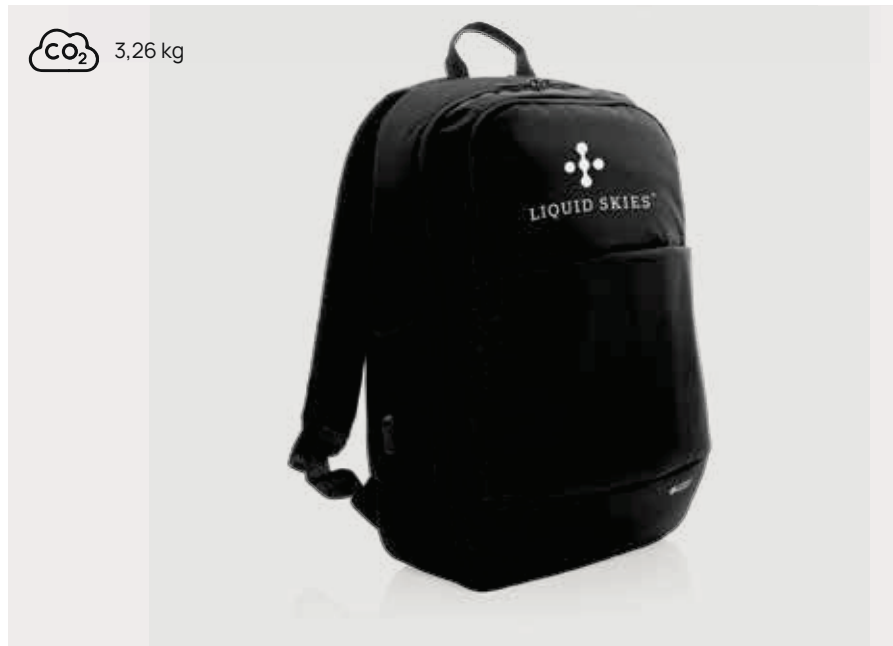

Swiss Peak AWARE™ modern 15.6" laptop backpack

Recycled polyethylene terephthalate • Volume 18L. • Laptop/Tablet pocket size 15.6" • PVC free **Size** 13,5 x 30 x 45 cm **Max. printsize** 150 x 100mm **Print technique** Screen transfer