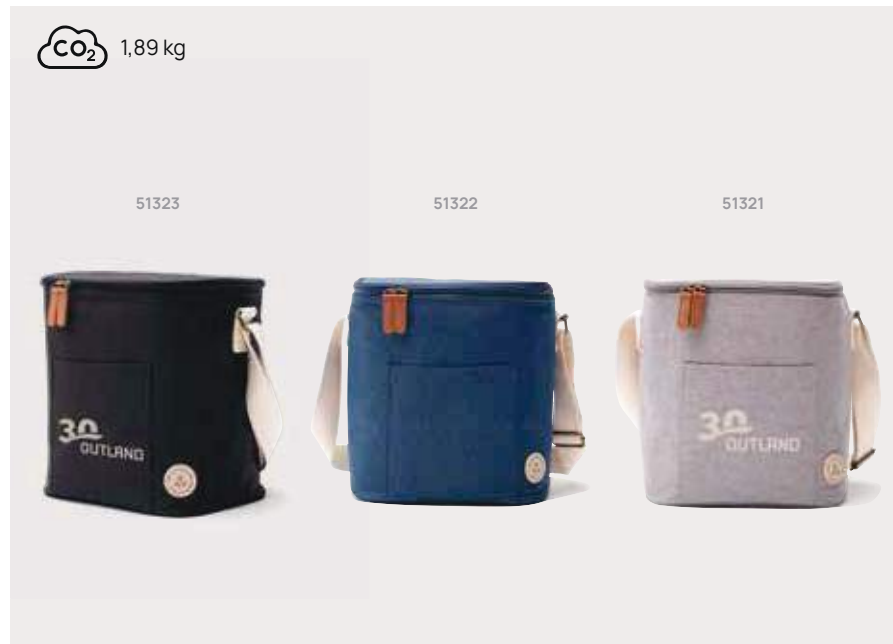

VINGA Sortino Cooler bag

Recycled polyethylene terephthalate • Volume 12L. Size 23 x 20 x 27 cm **Max. printsize** 100 x 100mm **Printtechnique** Screen transfer