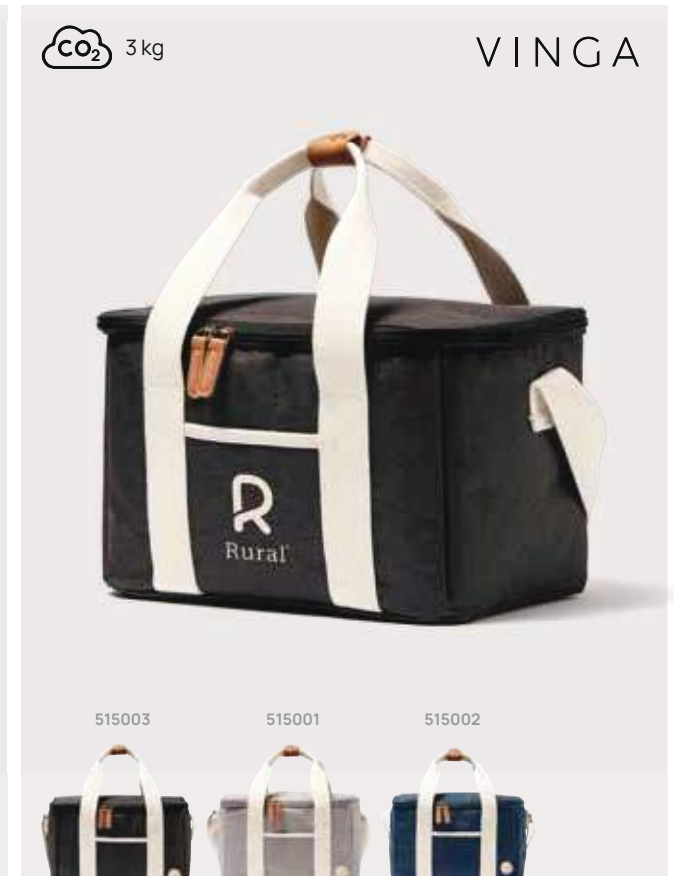

V5150

VINGA Sortino City cooler

Recycled polyethylene terephthalate • Volume 14L. **Size** 32 x 21 x 21 cm **Max. printsize** 70 x 60mm **Printtechnique** Screen transfer