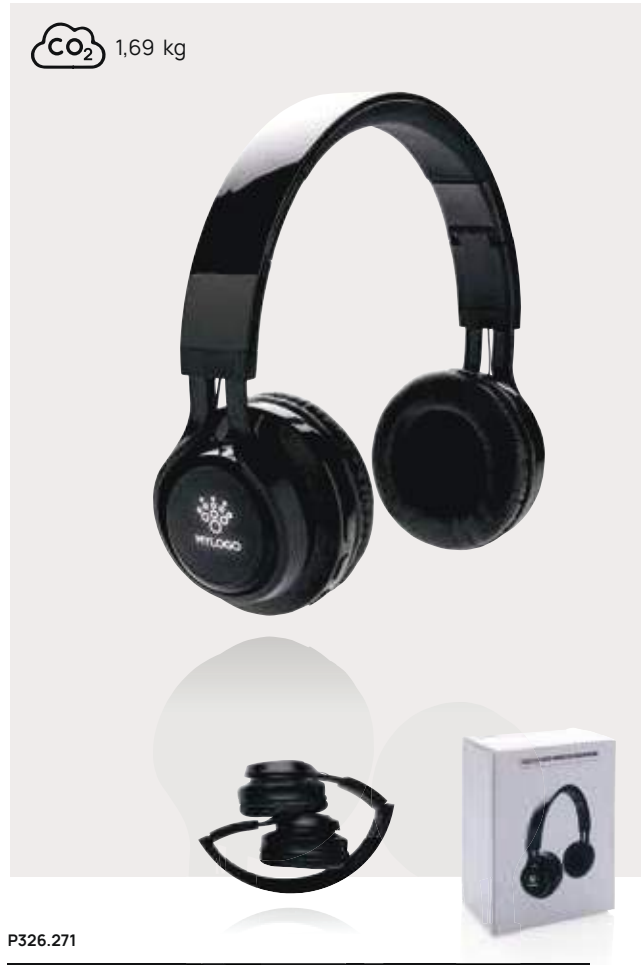

### Vogue Headphone

Acrylonitril Butadien Styrene (ABS) • Over ear • Charging time 2H • Playing time 6H • BT version 4 • Micro USB charging connector(s) • Mic • Pick up • Operating distance 10M • Foldable **Size** 20,3 x 18,3 x 7,2 cm **Max. printsize** 25 x 15mm **Printtechnique** Pad print