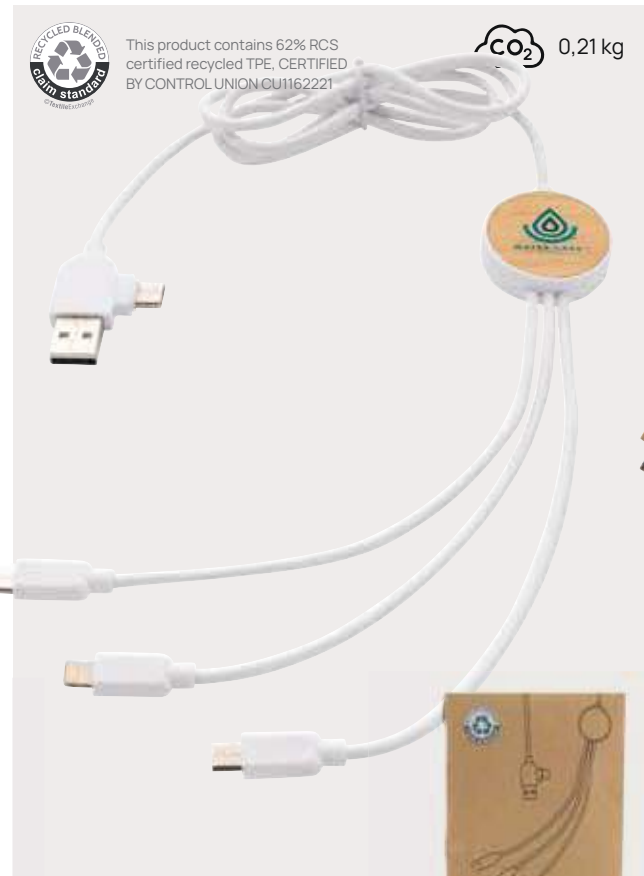

P302.463

RCS recycled plastic Ontario 6-in-1 cable

Recycled TPE • Max current 5V/2A • Lightning Output • Micro USB output • 120 cm charging cable • Type-C & USB-A charging connector(s) **Size** 120 x 3 x 2 cm **Max. printsize** 25 x 25mm
Printtechnique CO₂ engraving