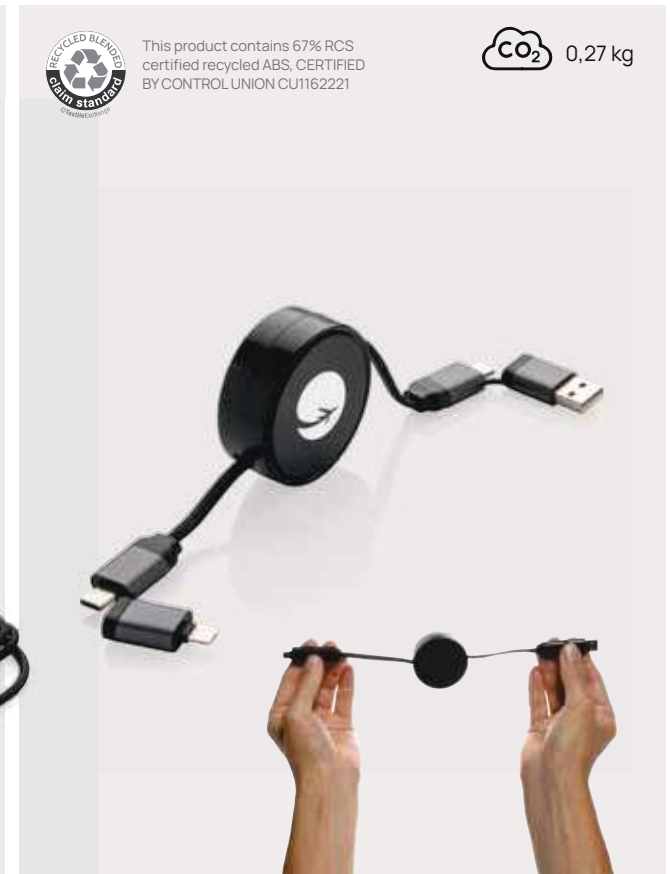

This product contains 67% RCS certified recycled ABS, CERTIFIED BY CONTROL UNION CU1162221

CO₂ 0,27 kg

P302.672

Terra RCS recycled aluminium 6-in-1 charging cable

Recycled TPE • Max current 5V/2A • Supports Carplay & Android Auto
• Lightning Output • Micro USB output • 12 charging cable • Type-C & USB-A charging connector(s) • Sync function **Size 17 x 1 cm Max.**
printsized 31 x 31mm Printtechnique Doming

P302.682

Terra RCS recycled aluminium 120 cm 6-in-1 cable

Recycled TPE • Max current 9V/2A • Supports Carplay & Android Auto
• Lightning Output • Micro USB output • 120 charging cable • Type-C & USB-A charging connector(s) • Sync function **Size 120 x 1 cm Max.**
printsized 31 x 31mm Printtechnique Doming

P302.752

Terra RCS recycled aluminium retractable 6-in-1 cable

Recycled ABS • Max current 20V/2.25A • Supports Carplay & Android Auto
• Lightning Output • Micro USB output • 100 charging cable • Type-C charging connector(s) • Fast charge • Sync function **Size 7 x 2,1 cm Max.**
printsized 40 x 40mm Printtechnique Laser engraving

new