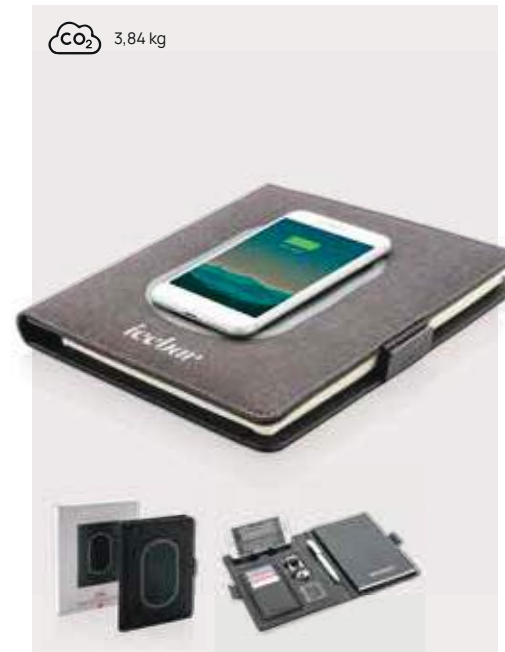

Air 5W wireless charging notebook cover A5

Polyester • A5 size • Hardcover • Lined pages • 128 pages • Cream paper • 80 g/m2 paper **Size** 22,9 x 17,4 x 2,4 cm **Max. printsize** 90 x 15mm **Printtechnique** Screen transfer