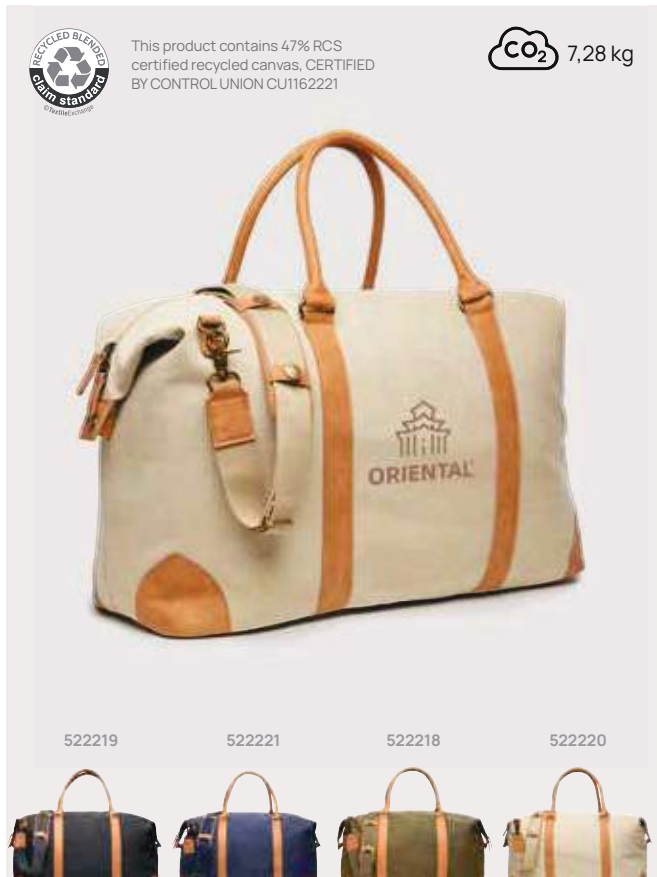

### VINGA Bosler AWARE™ recycled pet 23" umbrella

Recycled polyethylene terephthalate • Open automatically, close manually  
• Diameter 108cm **Size** 89 x 12 x 89 cm **Max. printsize** 200 x 100mm  
**Printtechnique** Screen transfer