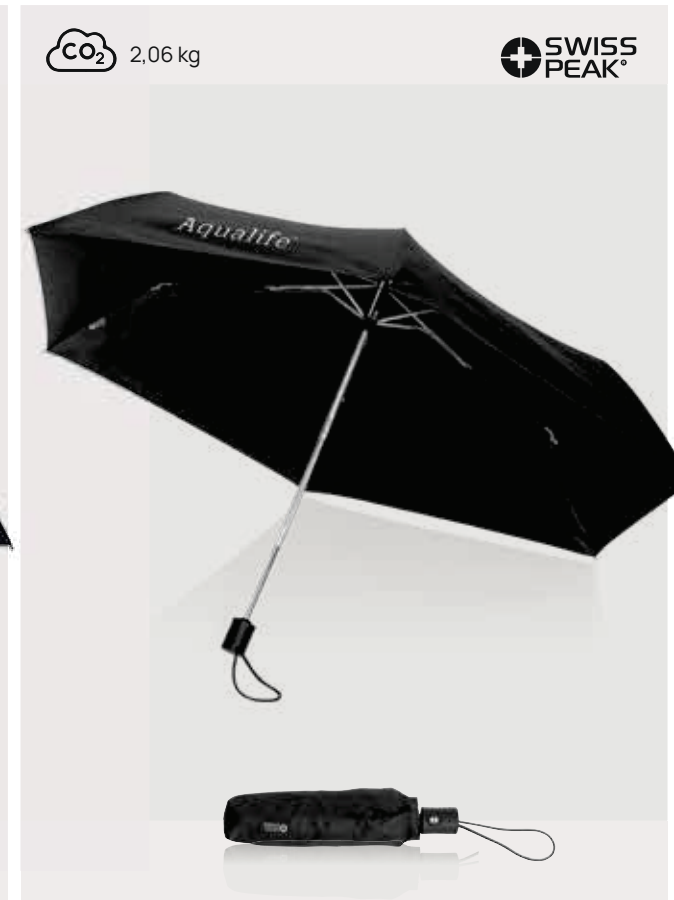

P850.321

SP Aware™ RPET Ultra-light full auto 20.5”umbrella

Recycled polyethylene terephthalate • Automatic Open/Close • Stormproof • Diameter 95cm **Size** 53 x ø 96 cm **Max. printsize** 200 x 120mm **Print technique** Screen transfer