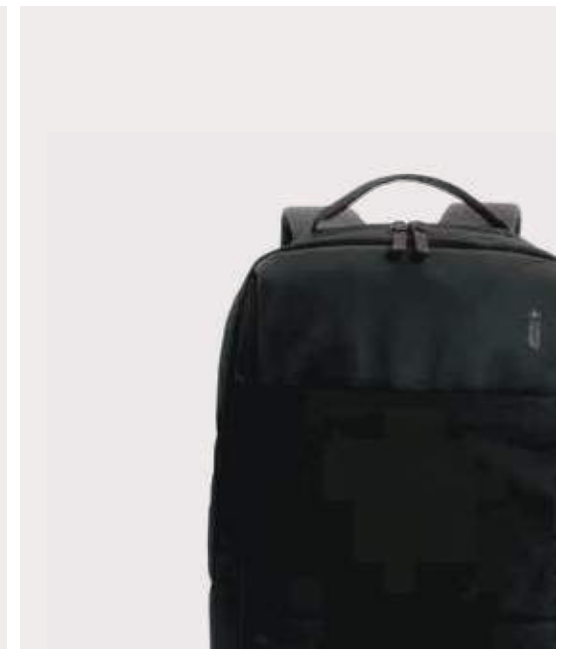

Swiss Peak AWARE™ RPET 15.6 inch day pack

Recycled polyethylene terephthalate • Volume 15,31L. • Laptop/Tablet pocket size 15.6" • PVC free **Size** 30 x 14,5 x 43,5 cm **Max. printsize** 140 x 90mm **Print technique** Screen transfer

CO₂ 3,14 kg