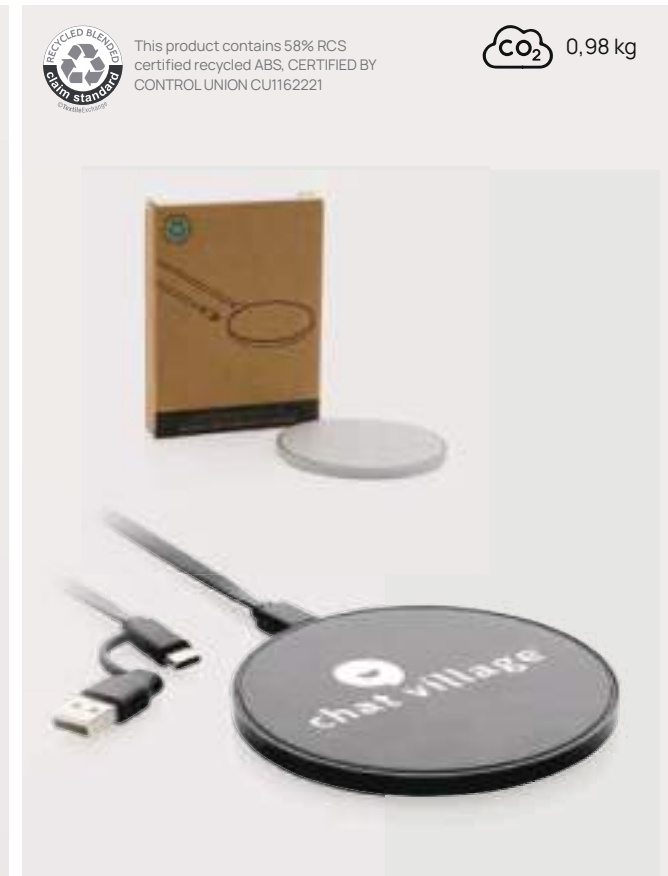

This product contains 58% RCS certified recycled ABS, CERTIFIED BY CONTROL UNION CU1162221

CO₂ 0,98 kg

P308.66* *3

RCS standard recycled plastic 10W wireless charger

Recycled ABS • 10W charging power • Input(s) speed 9V/1.5A • 1 wireless charging coil(s) • Type-C charging connector(s) • 150 cm charging cable **Size** 0,7 x ø 10,1 cm **Max. printsize** 70 x 70mm **Printtechnique** Pad print