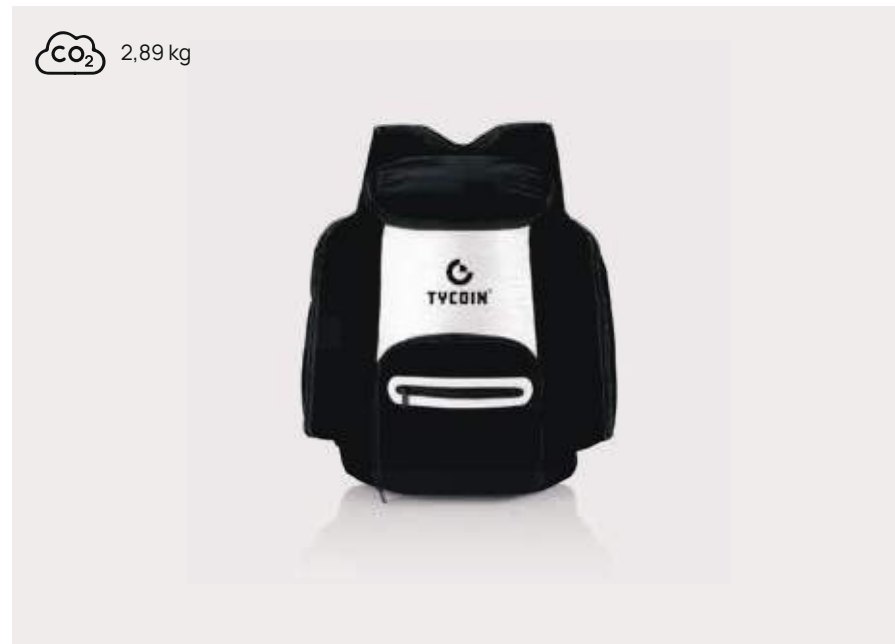

Cooler backpack

Polyester • Volume 21L. • PVC free **Size** 40 x 32 x 16,5
cm **Max.** printsized 140 x 120mm **Printtechnique** Screen
transfer