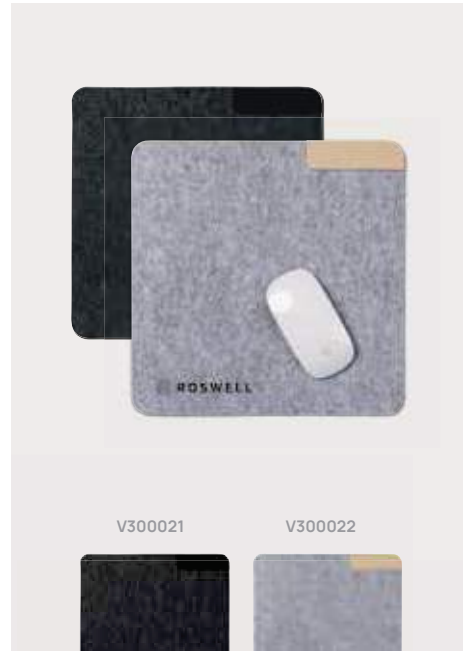

### VINGA Albon GRS recycled felt mouse pad

Recycled felt **Size** 28 x 0,6 x 28 cm **Max. printsize** 150 x 150mm **Printtechnique** Screen transfer

This product contains 93% GRS certified recycled felt, CERTIFIED BY CONTROL UNION CU1162221