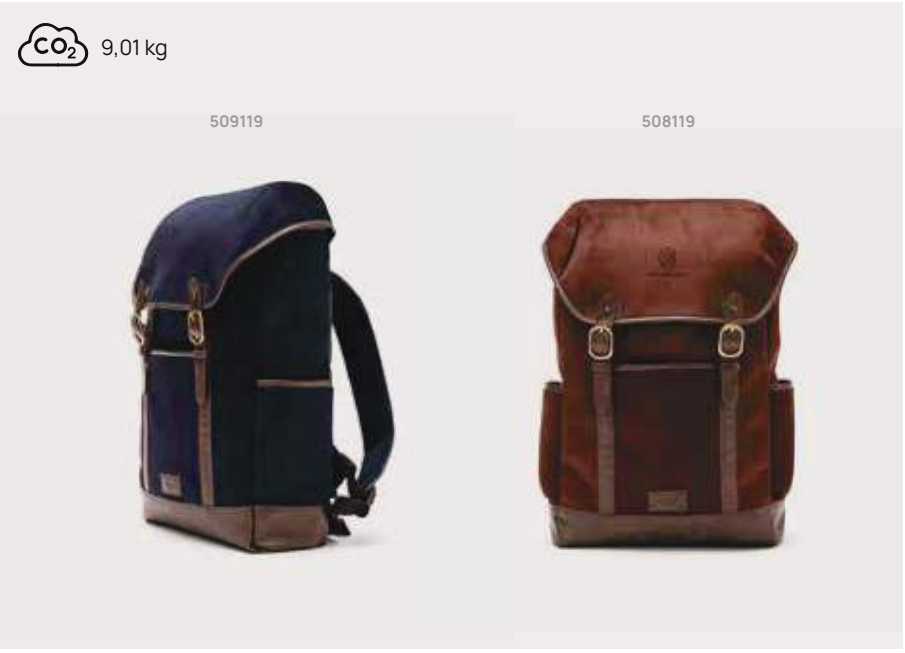

VINGA Hunton backpack

Polyester • Volume 15L. • Laptop/Tablet pocket size
17" **Size** 30,5 x 10 x 49 cm **Max.** **printsize** 50 x 150mm
Printtechnique Screen transfer