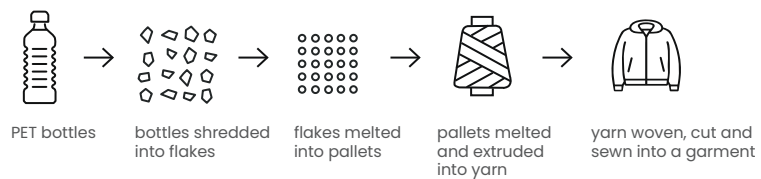

Our recycled polyester collection SS24

- Low impact and fully traceable garments
- 4 seasons outdoor collection
- Sophisticated fit for comfortable wear
- Details enabling better decoration

Recycled polyester process: