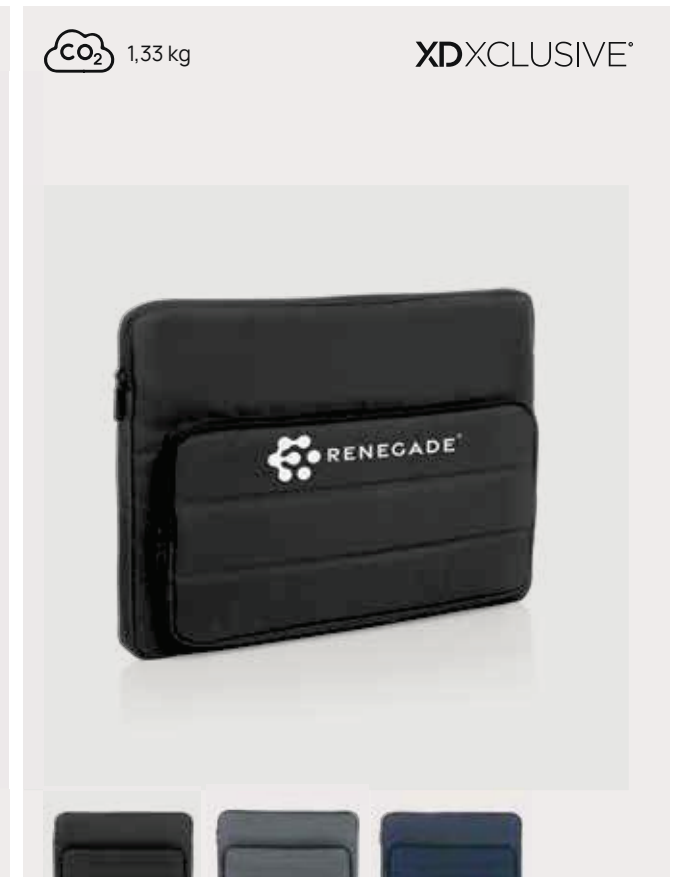

CO₂ 1,33 kg

XDXCLUSIVE™

P788.03* *1 *2 *5

Impact AWARE™ RPET 15.6"laptop sleeve

Recycled polyethylene terephthalate • Volume 2,5L. • Laptop/Tablet pocket size 15.6" • PVC free **Size** 39,5 x 2,5 x 28 cm **Max. printsize** 180 x 30mm **Print technique** Screen transfer