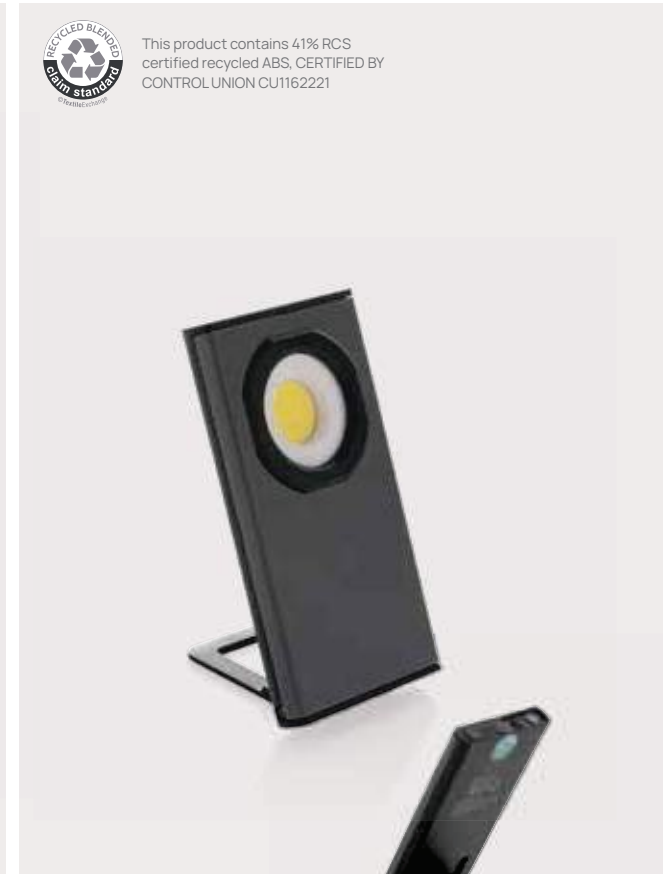

This product contains 41% RCS certified recycled ABS, CERTIFIED BY CONTROL UNION CU1162221

P513.242

new

Gear X RCS recycled plastic USB pocket work light 260 lumen

Recycled ABS • COB LED • 260 lumens • Beam reach 2M. • Operating time 3H • Rechargeable **Size** 10,6 x 5,5 x 1,4 cm **Max. printsize** 30 x 30mm **Printtechnique** Pad print