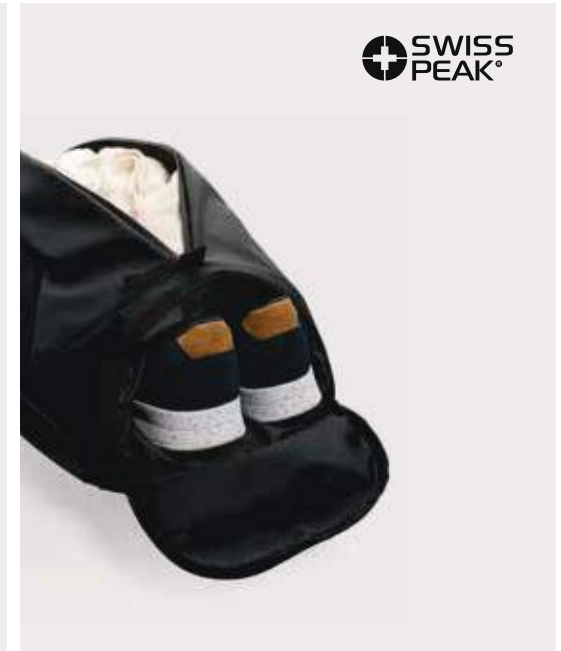

SWISS PEAK®