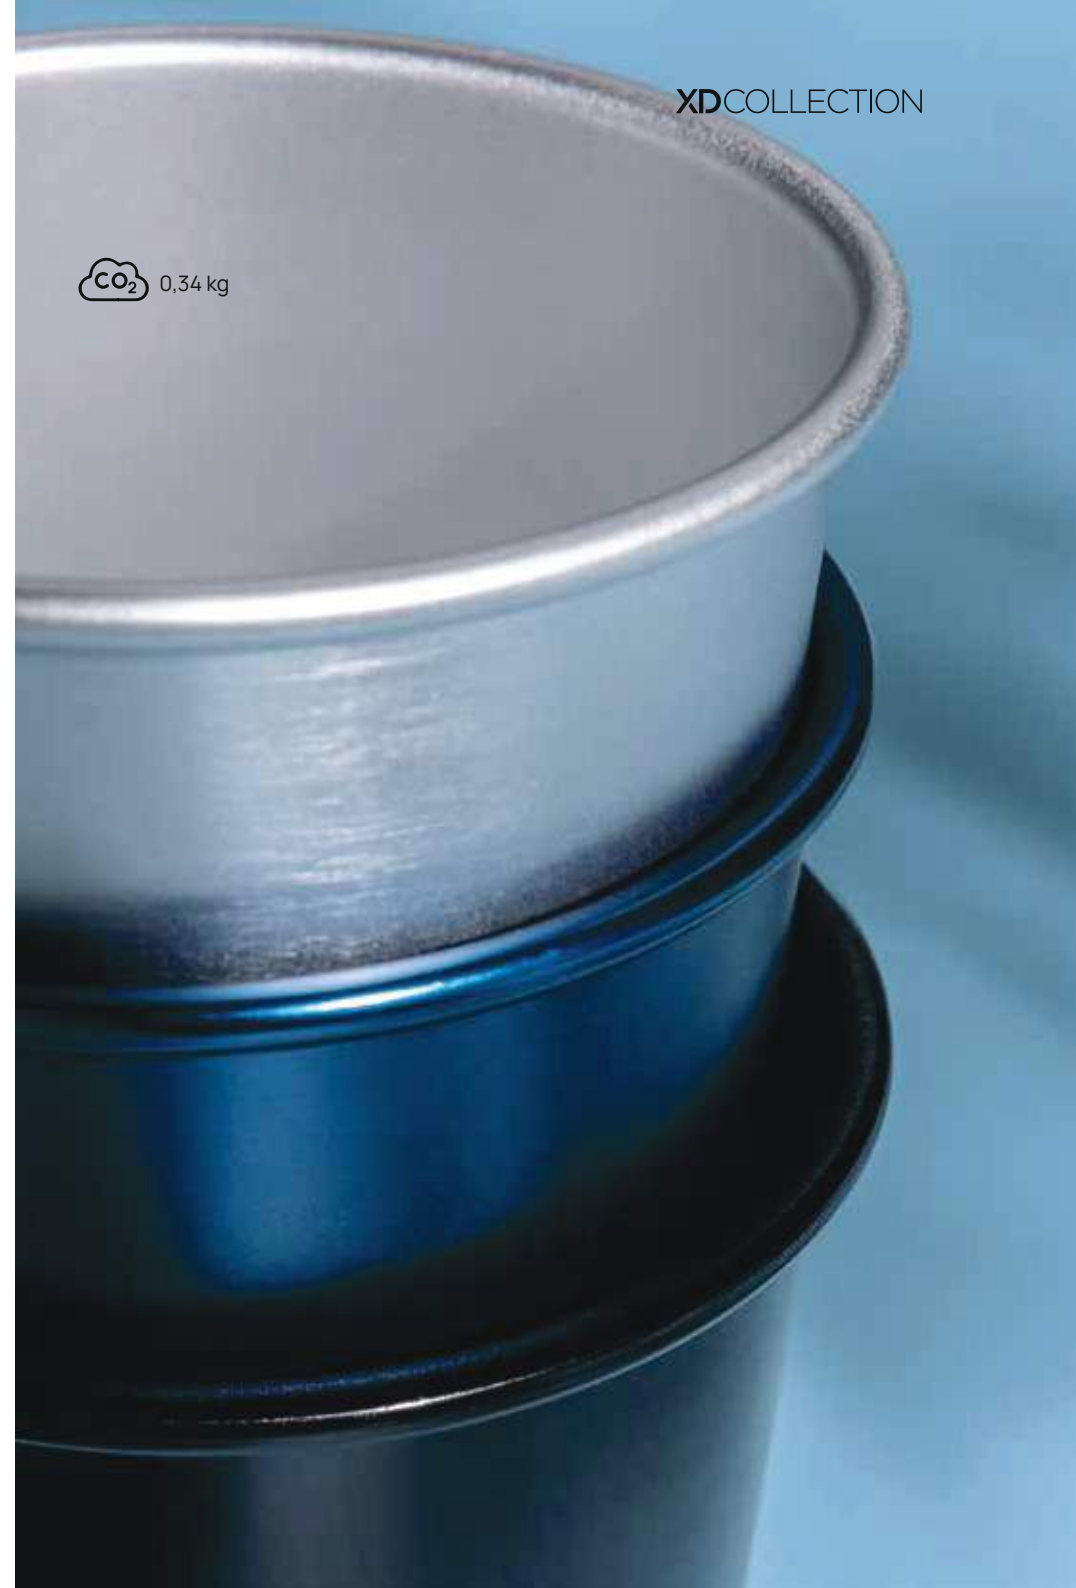

P437.20* *0 *1 *2

new

Recycled Aluminium • Volume 0,45L • Without lid
• Single-walled insulation **Size** 13 x ø 8,7 cm **Max.**
printssize 30 x 100mm **Printtechnique** Laser engraving

This product contains 65% RCS certified recycled aluminium. CERTIFIED BY CONTROL UNION CU1162221

CO₂ 0,34 kg