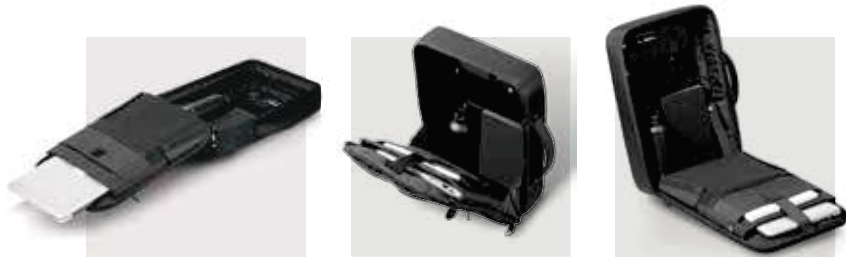

Bobby Bizz 2.0

P705.92* ⁺¹ ⁺² ⁺⁵

new

Recycled polyethylene terephthalate • Volume 10,5L.
• Laptop/Tablet pocket size 16" • PVC free **Size** 29 x 10
x 43 cm **Max. printsize** 160 x 180mm **Print technique**
Screen transfer