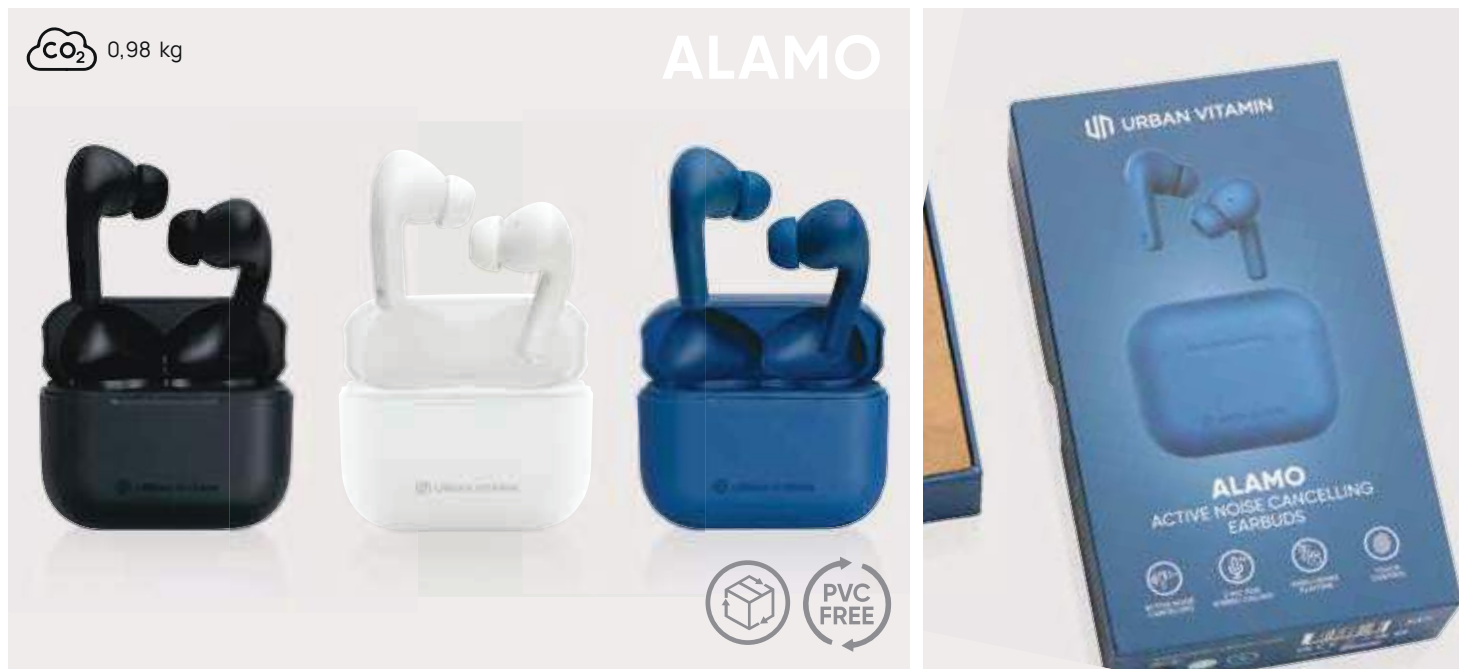

Urban Vitamin Alamo ANC earbuds

Acrylonitril Butadien Styrene (ABS) • Charging time 2H • Playing time 5H • BT version 5.0 • Type-C charging connector(s) • Mic • Pick up • Touch function • Operating distance 10M • Earbuds batteries capacity 40mAh • Including spare ear tips **Size** 6,2 x 5 x 2,5 cm **Max. printsize** 30 x 10mm **Printtechnique** Pad print