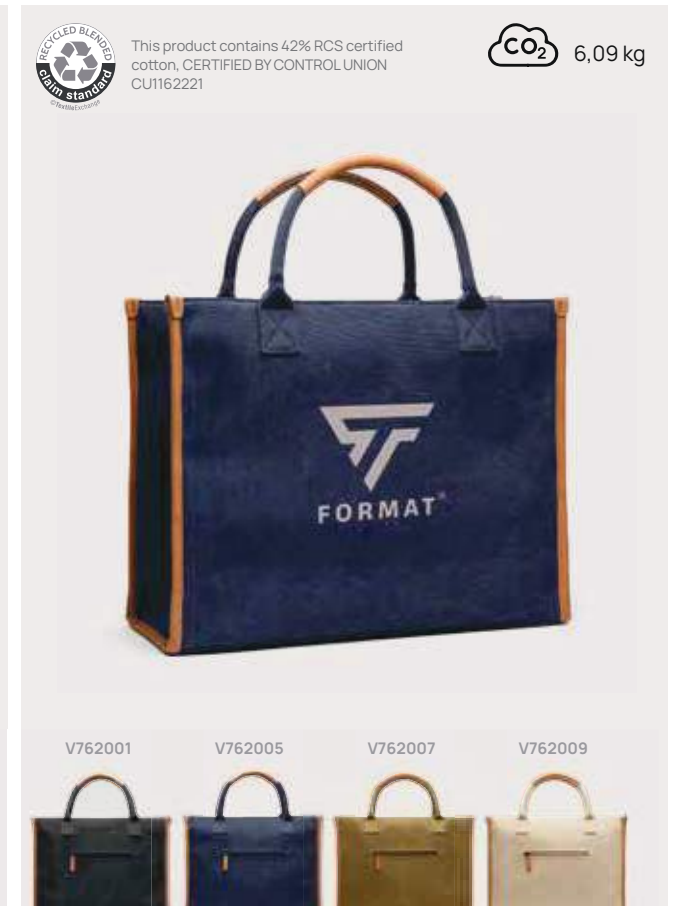

V7733

**VINGA Bosler RCS recycled canvas note book**

Recycled Canvas • A5 size • Hardcover • Lined pages • 80 pages • Cream paper • 80 g/m2 paper **Size** 21,5 x 14,5 x 1,5 cm **Max. printsize** 100 x 50mm **Printtechnique** Screen transfer