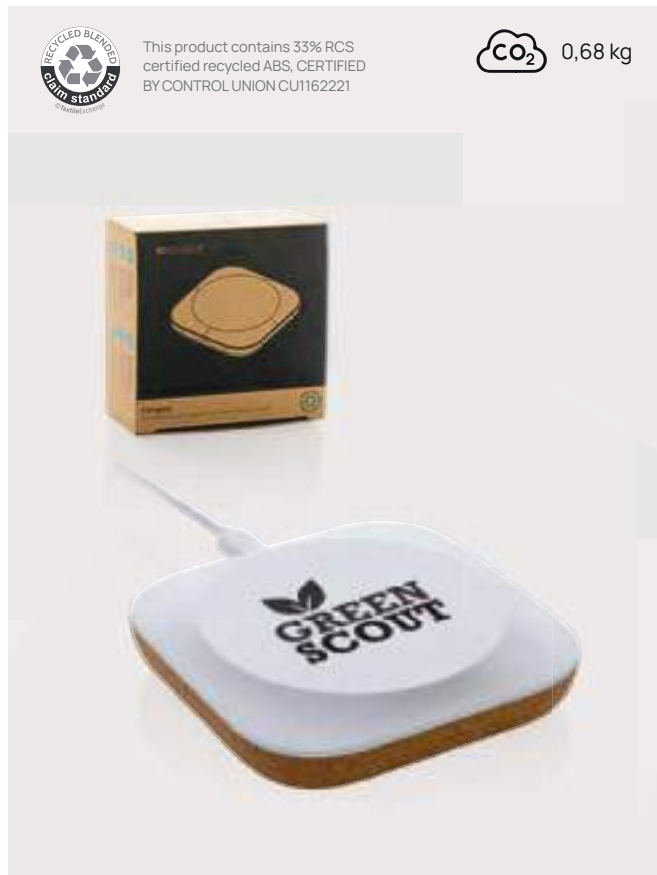

This product contains 33% RCS certified recycled ABS, CERTIFIED BY CONTROL UNION CU1162221

CO₂ 0,68 kg

P308.589

Oregon RCS recycled plastic and cork 10W wireless

Recycled ABS • 10W charging power • Input(s) speed 9V/2A • 1 wireless charging coil(s) • Type-C charging connector(s) • 120 cm charging cable
Size 10,4 x 10,4 x 2,1 cm **Max. printsize** 75 x 75mm **Printtechnique** Digital print